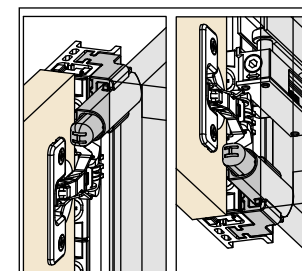

Smove kit damper for door