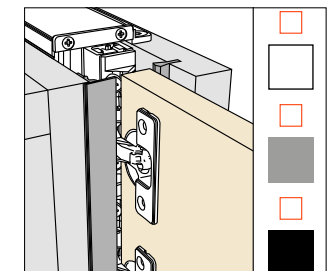

Front cover kit

Contact name
Company
Date
Project
Notes