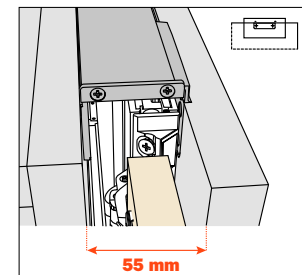

Opening direction

Number of the systems:

Side panel connector kit

Supplementary roller guide

Supplementary roller guide for aluminium-framed glass doors and framed wooden doors.

The fixing of this component requires additional working. Please do not hesitate to consult our technical support department for assistance.