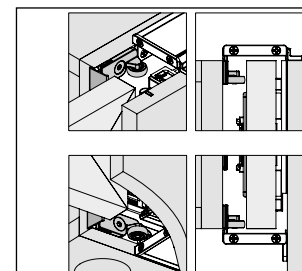

Opening direction

Number of the systems:

Side panel connector kit

Supplementary roller guide

Supplementary roller guide for aluminium-framed glass doors and framed wooden doors.

The fixing of this component requires additional working. Please do not hesitate to consult our technical support department for assistance.