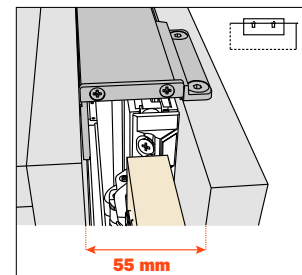

Opening direction

Number of the systems:

Side panel connector kit

Supplementary roller guide

Supplementary roller guide for aluminium-framed glass doors and framed wooden doors.

The fixing of this component requires additional working. Please do not hesitate to consult our technical support department for assistance.