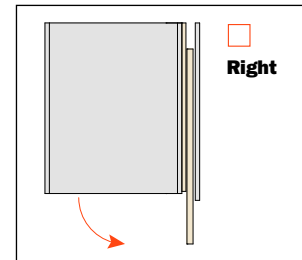

Opening direction

Number of the systems:

Side panel connector kit

Supplementary roller guide

Supplementary roller guide for aluminium-framed glass doors and framed wooden doors.

The fixing of this component requires additional working. Please do not hesitate to consult our technical support department for assistance.