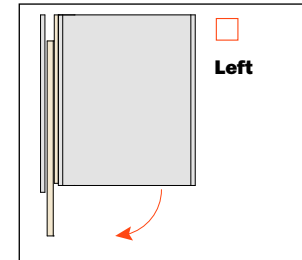

Opening direction

Number of the systems:

Side panel connector kit

Supplementary roller guide

Supplementary roller guide for aluminium-framed glass doors and framed wooden doors.

The fixing of this component requires additional working. Please do not hesitate to consult our technical support department for assistance.