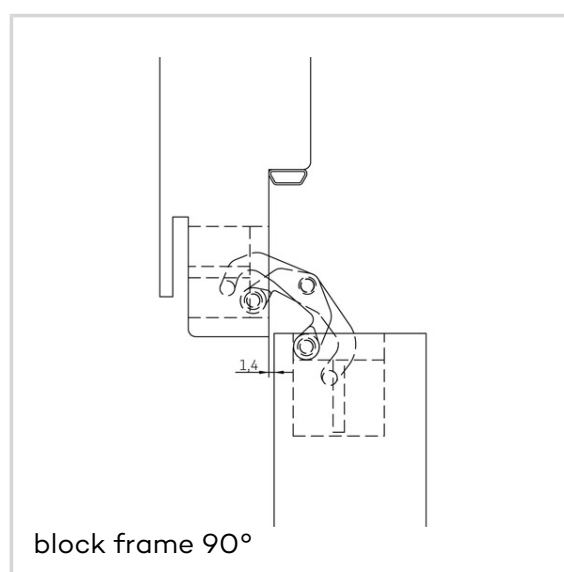

ANSELMI - AN 150 3D

The load capacity mentioned above refers to the use of 2 hinges per door leaf (900 x 2100 mm).

Finishes shown on the model version AN 160 3D.
Deviations possible with this model version.

Suggested screws: Frame side: Countersunk head screws DIN 7505 A, Diameter 4,5 mm
Door side: Pan head screws DIN 7505 B, Diameter 4,5 mm

Alternatively, the routing can be carried out with a cutter diameter of 14,0 mm and a collar ring diameter of 25,0 mm.

Combinations

AN 140 3D FZ

Item versions

Finish	Satin Chrome (AN 014)
VPE	pack of 2
DIN	DIN right and left hand
Article number	AN 150 3D (AN 014)
EAN	8054608708532
Finish	Black (AN 018)
VPE	pack of 2
DIN	DIN right and left hand
Article number	AN 150 3D (AN 018)
EAN	8054608708570
Finish	Antique Bronze (AN 035)
VPE	pack of 2
DIN	DIN right and left hand
Article number	AN 150 3D (AN 035)
EAN	8054608708587
Finish	Aluminium Chrome (AN 036)
VPE	pack of 2
DIN	DIN right and left hand