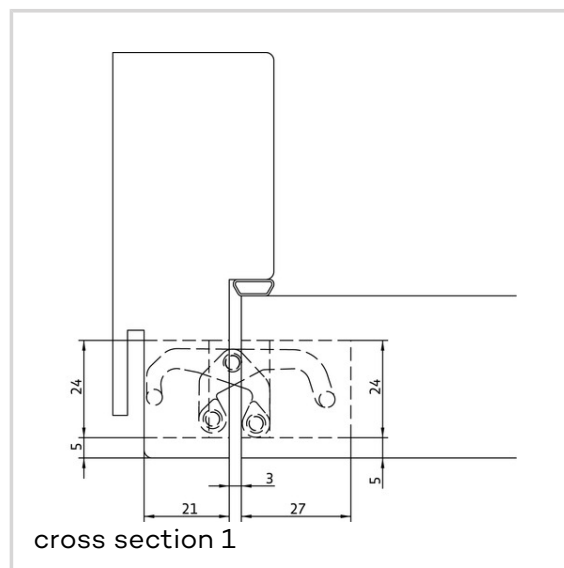

### Technical data

Property	Value
Load capacity	40,0 kg
Overall length	110,0 mm
Width (door part)	24,0 mm
Width (frame part)	24,0 mm
Cutter diameter	16,0 mm
Collar ring diameter	27,0 mm
Opening angle	180°

Suggested screws: Frame side: Countersunk head screws DIN 7505 A, Diameter 4,5 mm  
Door side: Pan head screws DIN 7505 B, Diameter 4,5 mm

Alternatively, the routing can be carried out with a cutter diameter of 14,0 mm and a collar ring diameter of 25,0 mm.

**ANSELMI - AN 150 3D**

Article number EAN	AN 150 3D (AN 036) 8054608708594
Finish	Polished Brass (AN 037)
VPE	pack of 2
DIN	DIN right and left hand
Article number EAN	AN 150 3D (AN 037) 8054608708600
Finish	Polished Chrome (AN 039)
VPE	pack of 2
DIN	DIN right and left hand
Article number EAN	AN 150 3D (AN 039) 8054608708617
Finish	Satin Nickel (AN 044)
VPE	pack of 2
DIN	DIN right and left hand
Article number EAN	AN 150 3D (AN 044) 8054608708624
Finish	RAL 9016 Traffic White (AN 049)
VPE	pack of 2
DIN	DIN right and left hand
Article number EAN	AN 150 3D (AN 049) 8054608708631