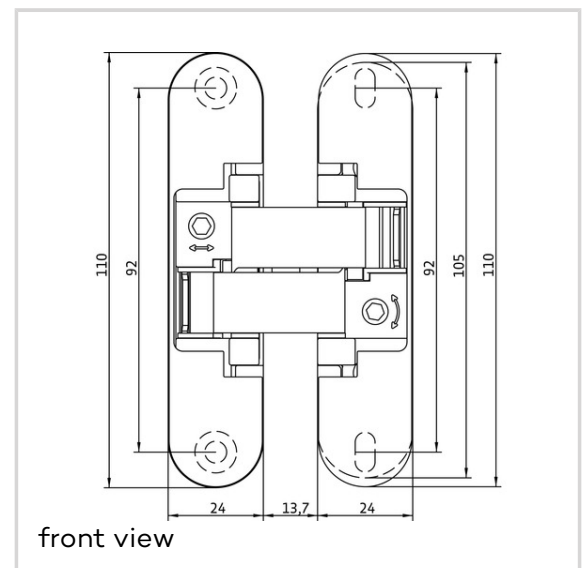

### Product features

- reduced hinge frame part 21 mm
- completely concealed hinge system
- for timber and aluminium frames
- for unrebated residential doors
- 3D adjustment (side +/- 1,5 mm, height +/- 2,5 mm, compression +/- 1,0 mm)
- material zamak / acetal

### Technical data

Property	Value
Load capacity	40,0 kg
Overall length	110,0 mm
Width (door part)	24,0 mm
Width (frame part)	24,0 mm
Cutter diameter	16,0 mm
Collar ring diameter	27,0 mm
Opening angle	180°

### Quality marks

UL certification

**ANSELMI - AN 150 3D**

The load capacity mentioned above refers to the use of 2 hinges per door leaf (900 x 2100 mm).

Finishes shown on the model version AN 160 3D.  
Deviations possible with this model version.

Suggested screws: Frame side: Countersunk head screws DIN 7505 A, Diameter 4,5 mm  
Door side: Pan head screws DIN 7505 B, Diameter 4,5 mm

Alternatively, the routing can be carried out with a cutter diameter of 14,0 mm and a collar ring diameter of 25,0 mm.