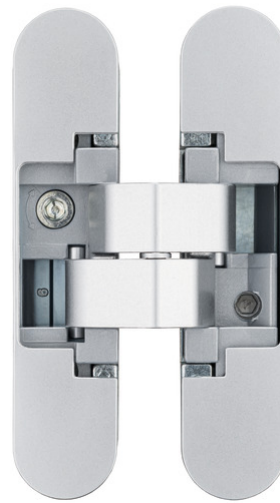

## AN 150 3D

for unrebated residential doors with 21 mm reduced hinge frame part up to 40 kg

### Product features

- reduced hinge frame part 21 mm
- completely concealed hinge system
- for timber and aluminium frames
- for unrebated residential doors
- 3D adjustment (side +/- 1,5 mm, height +/- 2,5 mm, compression +/- 1,0 mm)
- material zamak / acetal

### Technical data

Property	Value
Load capacity	40,0 kg
Overall length	110,0 mm
Width (door part)	24,0 mm
Width (frame part)	24,0 mm
Cutter diameter	16,0 mm
Collar ring diameter	27,0 mm
Opening angle	180°

Suggested screws: Frame side: Countersunk head screws DIN 7505 A, Diameter 4,5 mm  
Door side: Pan head screws DIN 7505 B, Diameter 4,5 mm

Alternatively, the routing can be carried out with a cutter diameter of 14,0 mm and a collar ring diameter of 25,0 mm.