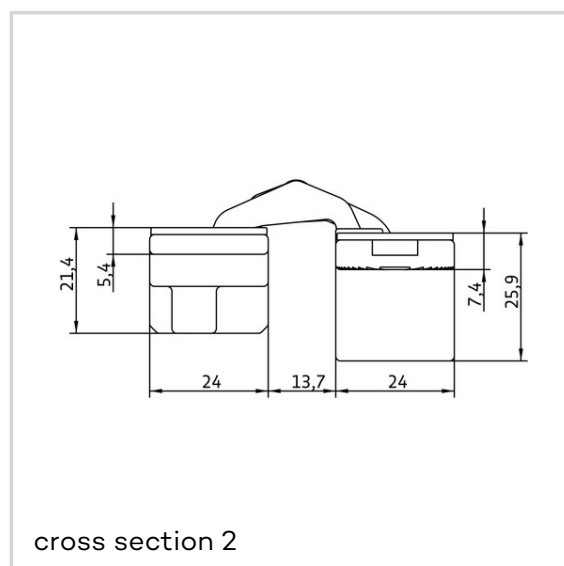

ANSELMI - AN 150 3D

The load capacity mentioned above refers to the use of 2 hinges per door leaf (900 x 2100 mm).

Finishes shown on the model version AN 160 3D.
Deviations possible with this model version.

Suggested screws: Frame side: Countersunk head screws DIN 7505 A, Diameter 4,5 mm
Door side: Pan head screws DIN 7505 B, Diameter 4,5 mm

Alternatively, the routing can be carried out with a cutter diameter of 14,0 mm and a collar ring diameter of 25,0 mm.

Combinations

AN 140 3D FZ

Item versions

Finish	Satin Chrome (AN 014)
VPE	pack of 2
DIN	DIN right and left hand
Article number	AN 150 3D (AN 014)
EAN	8054608708532
Finish	Black (AN 018)
VPE	pack of 2
DIN	DIN right and left hand
Article number	AN 150 3D (AN 018)
EAN	8054608708570
Finish	Antique Bronze (AN 035)
VPE	pack of 2
DIN	DIN right and left hand
Article number	AN 150 3D (AN 035)
EAN	8054608708587
Finish	Aluminium Chrome (AN 036)
VPE	pack of 2
DIN	DIN right and left hand