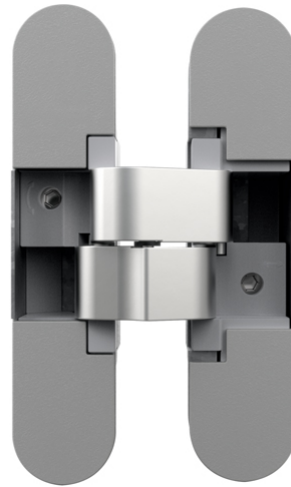

AN 141 3D FVZ 12/38

for unrebated 38 mm thick residential doors
with 12 mm recessed frame facings up to 40 kg

Product features

- FVZ = recessed frame facings
- recessed frame facings up to 12,0 mm
- door thickness 38 mm
- completely concealed hinge system
- for timber and aluminium frames
- for unrebated residential doors
- 3D adjustable (side +/- 1,5 mm, height +/- 2,5 mm, compression +/- 1,0 mm)
- central installation
- material zamak / acetal

Technical data

Property	Value
Load capacity	40,0 kg
Overall length	130,0 mm
Width (door part)	30,0 mm
Width (frame part)	28,0 mm
Cutter diameter	16,0 mm
Collar ring diameter	27,0 mm
Opening Angle	180°

ANSELMI - AN 141 3D FVZ 12/38

Frame side: Countersunk head screw DIN 7505 A, Diameter 5,0 mm

Door side: Pan head screw DIN 7505 B, Diameter 4,0 mm

If necessary, it is possible to lock the vertical adjustment of the hinge by means of a vertical adjustment fixing screw (VF).

Alternatively, the routing can be carried out with a cutter diameter of 14,0 mm and a collar ring diameter of 25,0 mm.

Item versions

Finish	Satin Chrome (AN 014)
OF-No.	AN 014
VPE	pack of 2
DIN	DIN right and left hand
EAN	8054608702417
Finish	Black (AN 018)
OF-No.	AN 018
VPE	pack of 2
DIN	DIN right and left hand
EAN	8054608702431
Finish	Antique Bronze (AN 035)
OF-No.	AN 035
VPE	pack of 2
DIN	DIN right and left hand
EAN	8054608702646
Finish	Aluminium Chrome (AN 036)
OF-No.	AN 036
VPE	pack of 2
DIN	DIN right and left hand