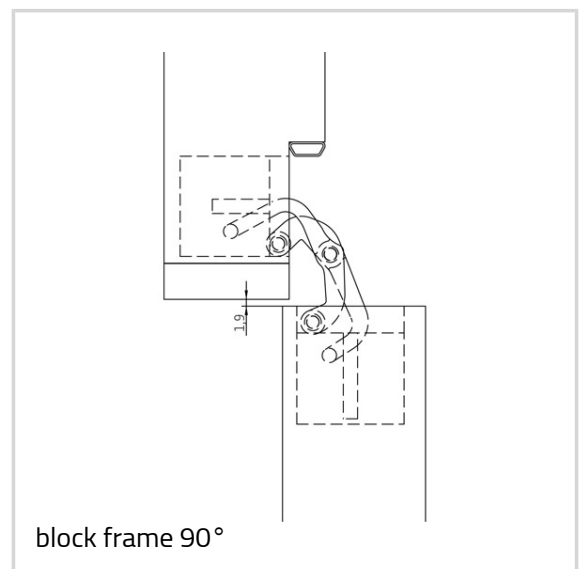

Notes

The load capacity mentioned above refers to the use of 2 hinges per door leaf (900 x 2100 mm).

Finishes shown on the model version AN 160 3D. Deviations possible with this model version.

Suggested screws:

Frame side: Countersunk head screw DIN 7505 A, Diameter 5,0 mm

Door side: Pan head screw DIN 7505 B, Diameter 4,0 mm

If necessary, it is possible to lock the vertical adjustment of the hinge by means of a vertical adjustment fixing screw (VF).

Alternatively, the routing can be carried out with a cutter diameter of 14,0 mm and a collar ring diameter of 25,0 mm.

Item versions

Finish	Satin Chrome (AN 014)
OF-No.	AN 014
VPE	pack of 2
DIN	DIN right and left hand
EAN	8054608702417
Finish	Black (AN 018)
OF-No.	AN 018
VPE	pack of 2
DIN	DIN right and left hand
EAN	8054608702431
Finish	Antique Bronze (AN 035)
OF-No.	AN 035
VPE	pack of 2
DIN	DIN right and left hand
EAN	8054608702646
Finish	Aluminium Chrome (AN 036)
OF-No.	AN 036
VPE	pack of 2
DIN	DIN right and left hand