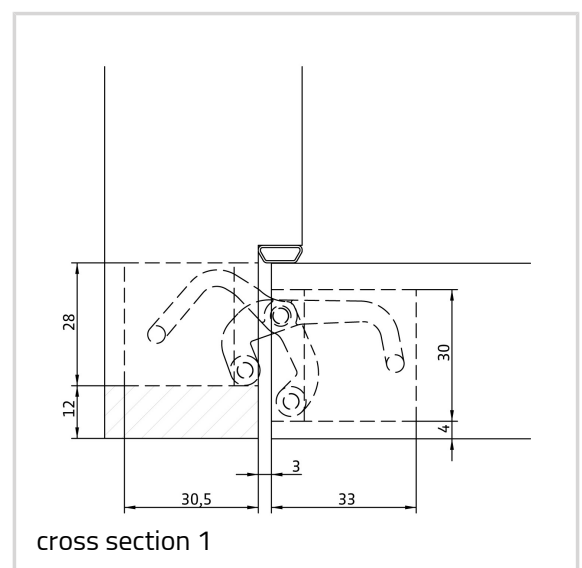

AN 141 3D FVZ 12/38

for unrebated 38 mm thick residential doors
with 12 mm recessed frame facings up to 40 kg

Product features

- FVZ = recessed frame facings
- recessed frame facings up to 12,0 mm
- door thickness 38 mm
- completely concealed hinge system
- for timber and aluminium frames
- for unrebated residential doors
- 3D adjustable (side +/- 1,5 mm, height +/- 2,5 mm, compression +/- 1,0 mm)
- central installation
- material zamak / acetal

Technical data

Property	Value
Load capacity	40,0 kg
Overall length	130,0 mm
Width (door part)	30,0 mm
Width (frame part)	28,0 mm
Cutter diameter	16,0 mm
Collar ring diameter	27,0 mm
Opening Angle	180°

ANSELMI - AN 141 3D FVZ 12/38

Frame side: Countersunk head screw DIN 7505 A, Diameter 5,0 mm

Door side: Pan head screw DIN 7505 B, Diameter 4,0 mm

If necessary, it is possible to lock the vertical adjustment of the hinge by means of a vertical adjustment fixing screw (VF).

Alternatively, the routing can be carried out with a cutter diameter of 14,0 mm and a collar ring diameter of 25,0 mm.

Item versions

Finish	Satin Chrome (AN 014)
OF-No.	AN 014
VPE	pack of 2
DIN	DIN right and left hand
EAN	8054608702417
Finish	Black (AN 018)
OF-No.	AN 018
VPE	pack of 2
DIN	DIN right and left hand
EAN	8054608702431
Finish	Antique Bronze (AN 035)
OF-No.	AN 035
VPE	pack of 2
DIN	DIN right and left hand
EAN	8054608702646
Finish	Aluminium Chrome (AN 036)
OF-No.	AN 036
VPE	pack of 2
DIN	DIN right and left hand