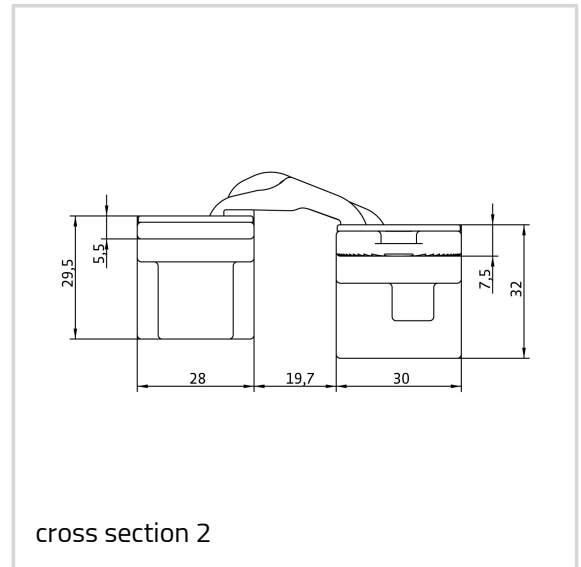

Technical data

Property	Value
Load capacity	40,0 kg
Overall length	130,0 mm
Width (door part)	30,0 mm
Width (frame part)	28,0 mm
Cutter diameter	16,0 mm
Collar ring diameter	27,0 mm
Opening Angle	180°

ANSELMI - AN 141 3D FVZ 12/38

Notes

The load capacity mentioned above refers to the use of 2 hinges per door leaf (900 x 2100 mm).

Finishes shown on the model version AN 160 3D. Deviations possible with this model version.

Suggested screws:

Frame side: Countersunk head screw DIN 7505 A, Diameter 5,0 mm

Door side: Pan head screw DIN 7505 B, Diameter 4,0 mm

If necessary, it is possible to lock the vertical adjustment of the hinge by means of a vertical adjustment fixing screw (VF).

Alternatively, the routing can be carried out with a cutter diameter of 14,0 mm and a collar ring diameter of 25,0 mm.

Item versions

Finish	Satin Chrome (AN 014)
OF-No.	AN 014
VPE	pack of 2
DIN	DIN right and left hand
EAN	8054608702417
Finish	Black (AN 018)
OF-No.	AN 018
VPE	pack of 2
DIN	DIN right and left hand
EAN	8054608702431
Finish	Antique Bronze (AN 035)
OF-No.	AN 035
VPE	pack of 2
DIN	DIN right and left hand
EAN	8054608702646
Finish	Aluminium Chrome (AN 036)
OF-No.	AN 036
VPE	pack of 2
DIN	DIN right and left hand