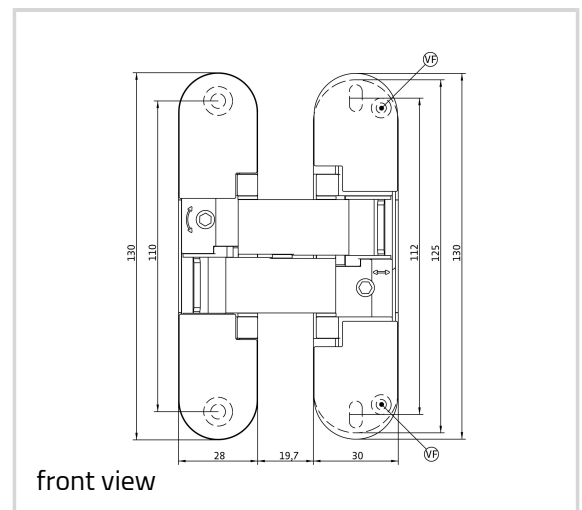

Technical data

Property	Value
Load capacity	40,0 kg
Overall length	130,0 mm
Width (door part)	30,0 mm
Width (frame part)	28,0 mm
Cutter diameter	16,0 mm
Collar ring diameter	27,0 mm
Opening Angle	180°

ANSELMI - AN 141 3D FVZ 12/38

Notes

The load capacity mentioned above refers to the use of 2 hinges per door leaf (900 x 2100 mm).

Finishes shown on the model version AN 160 3D. Deviations possible with this model version.

Suggested screws:

Frame side: Countersunk head screw DIN 7505 A, Diameter 5,0 mm

Door side: Pan head screw DIN 7505 B, Diameter 4,0 mm

If necessary, it is possible to lock the vertical adjustment of the hinge by means of a vertical adjustment fixing screw (VF).

Alternatively, the routing can be carried out with a cutter diameter of 14,0 mm and a collar ring diameter of 25,0 mm.

Item versions

Finish	Satin Chrome (AN 014)
OF-No.	AN 014
VPE	pack of 2
DIN	DIN right and left hand
EAN	8054608702417
Finish	Black (AN 018)
OF-No.	AN 018
VPE	pack of 2
DIN	DIN right and left hand
EAN	8054608702431
Finish	Antique Bronze (AN 035)
OF-No.	AN 035
VPE	pack of 2
DIN	DIN right and left hand
EAN	8054608702646
Finish	Aluminium Chrome (AN 036)
OF-No.	AN 036
VPE	pack of 2
DIN	DIN right and left hand