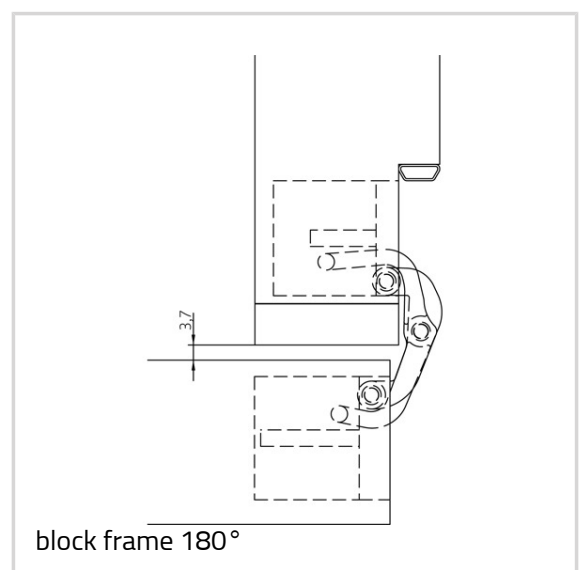

Technical data

Property	Value
Load capacity	40,0 kg
Overall length	130,0 mm
Width (door part)	30,0 mm
Width (frame part)	28,0 mm
Cutter diameter	16,0 mm
Collar ring diameter	27,0 mm
Opening Angle	180°

ANSELMI - AN 141 3D FVZ 12/38

Notes

The load capacity mentioned above refers to the use of 2 hinges per door leaf (900 x 2100 mm).

Finishes shown on the model version AN 160 3D. Deviations possible with this model version.

Suggested screws:

Frame side: Countersunk head screw DIN 7505 A, Diameter 5,0 mm

Door side: Pan head screw DIN 7505 B, Diameter 4,0 mm

If necessary, it is possible to lock the vertical adjustment of the hinge by means of a vertical adjustment fixing screw (VF).

Alternatively, the routing can be carried out with a cutter diameter of 14,0 mm and a collar ring diameter of 25,0 mm.

Item versions

Finish	Satin Chrome (AN 014)
OF-No.	AN 014
VPE	pack of 2
DIN	DIN right and left hand
EAN	8054608702417
Finish	Black (AN 018)
OF-No.	AN 018
VPE	pack of 2
DIN	DIN right and left hand
EAN	8054608702431
Finish	Antique Bronze (AN 035)
OF-No.	AN 035
VPE	pack of 2
DIN	DIN right and left hand
EAN	8054608702646
Finish	Aluminium Chrome (AN 036)
OF-No.	AN 036
VPE	pack of 2
DIN	DIN right and left hand